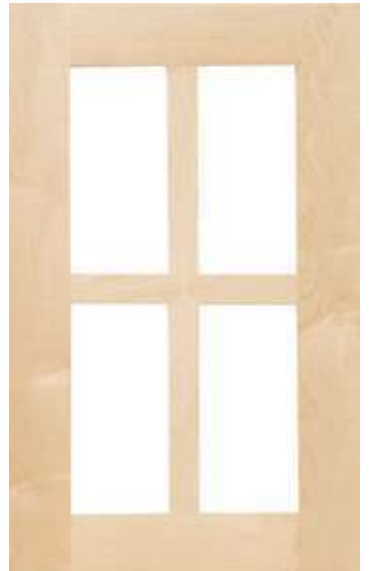

■ BUTT JOINT
New Styles

Graham 3/4" (915)
Alder Select

Zion 3/4" (515)
Alder Select
5-Piece Drawer Front

Graham 3/4" (915)
Alder Select
5-Piece Drawer Front

Graham 3/4" Glass (915G)
Alder Select
Solid Drawer Front