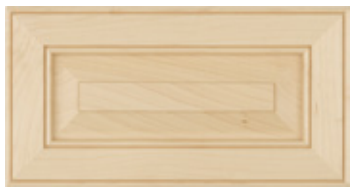

MITER JOINT

Wedgewood 3/4" (554)
Alder Rustic Knotty
5-Piece Drawer Front

Estrella 3/4" (354)
Maple Select
Solid Drawer Front

Estrella 3/4" French Lite (354F)
Maple Select
5-Piece Drawer Front

Harmony 3/4" (298)
Maple Select
5-Piece Drawer Front