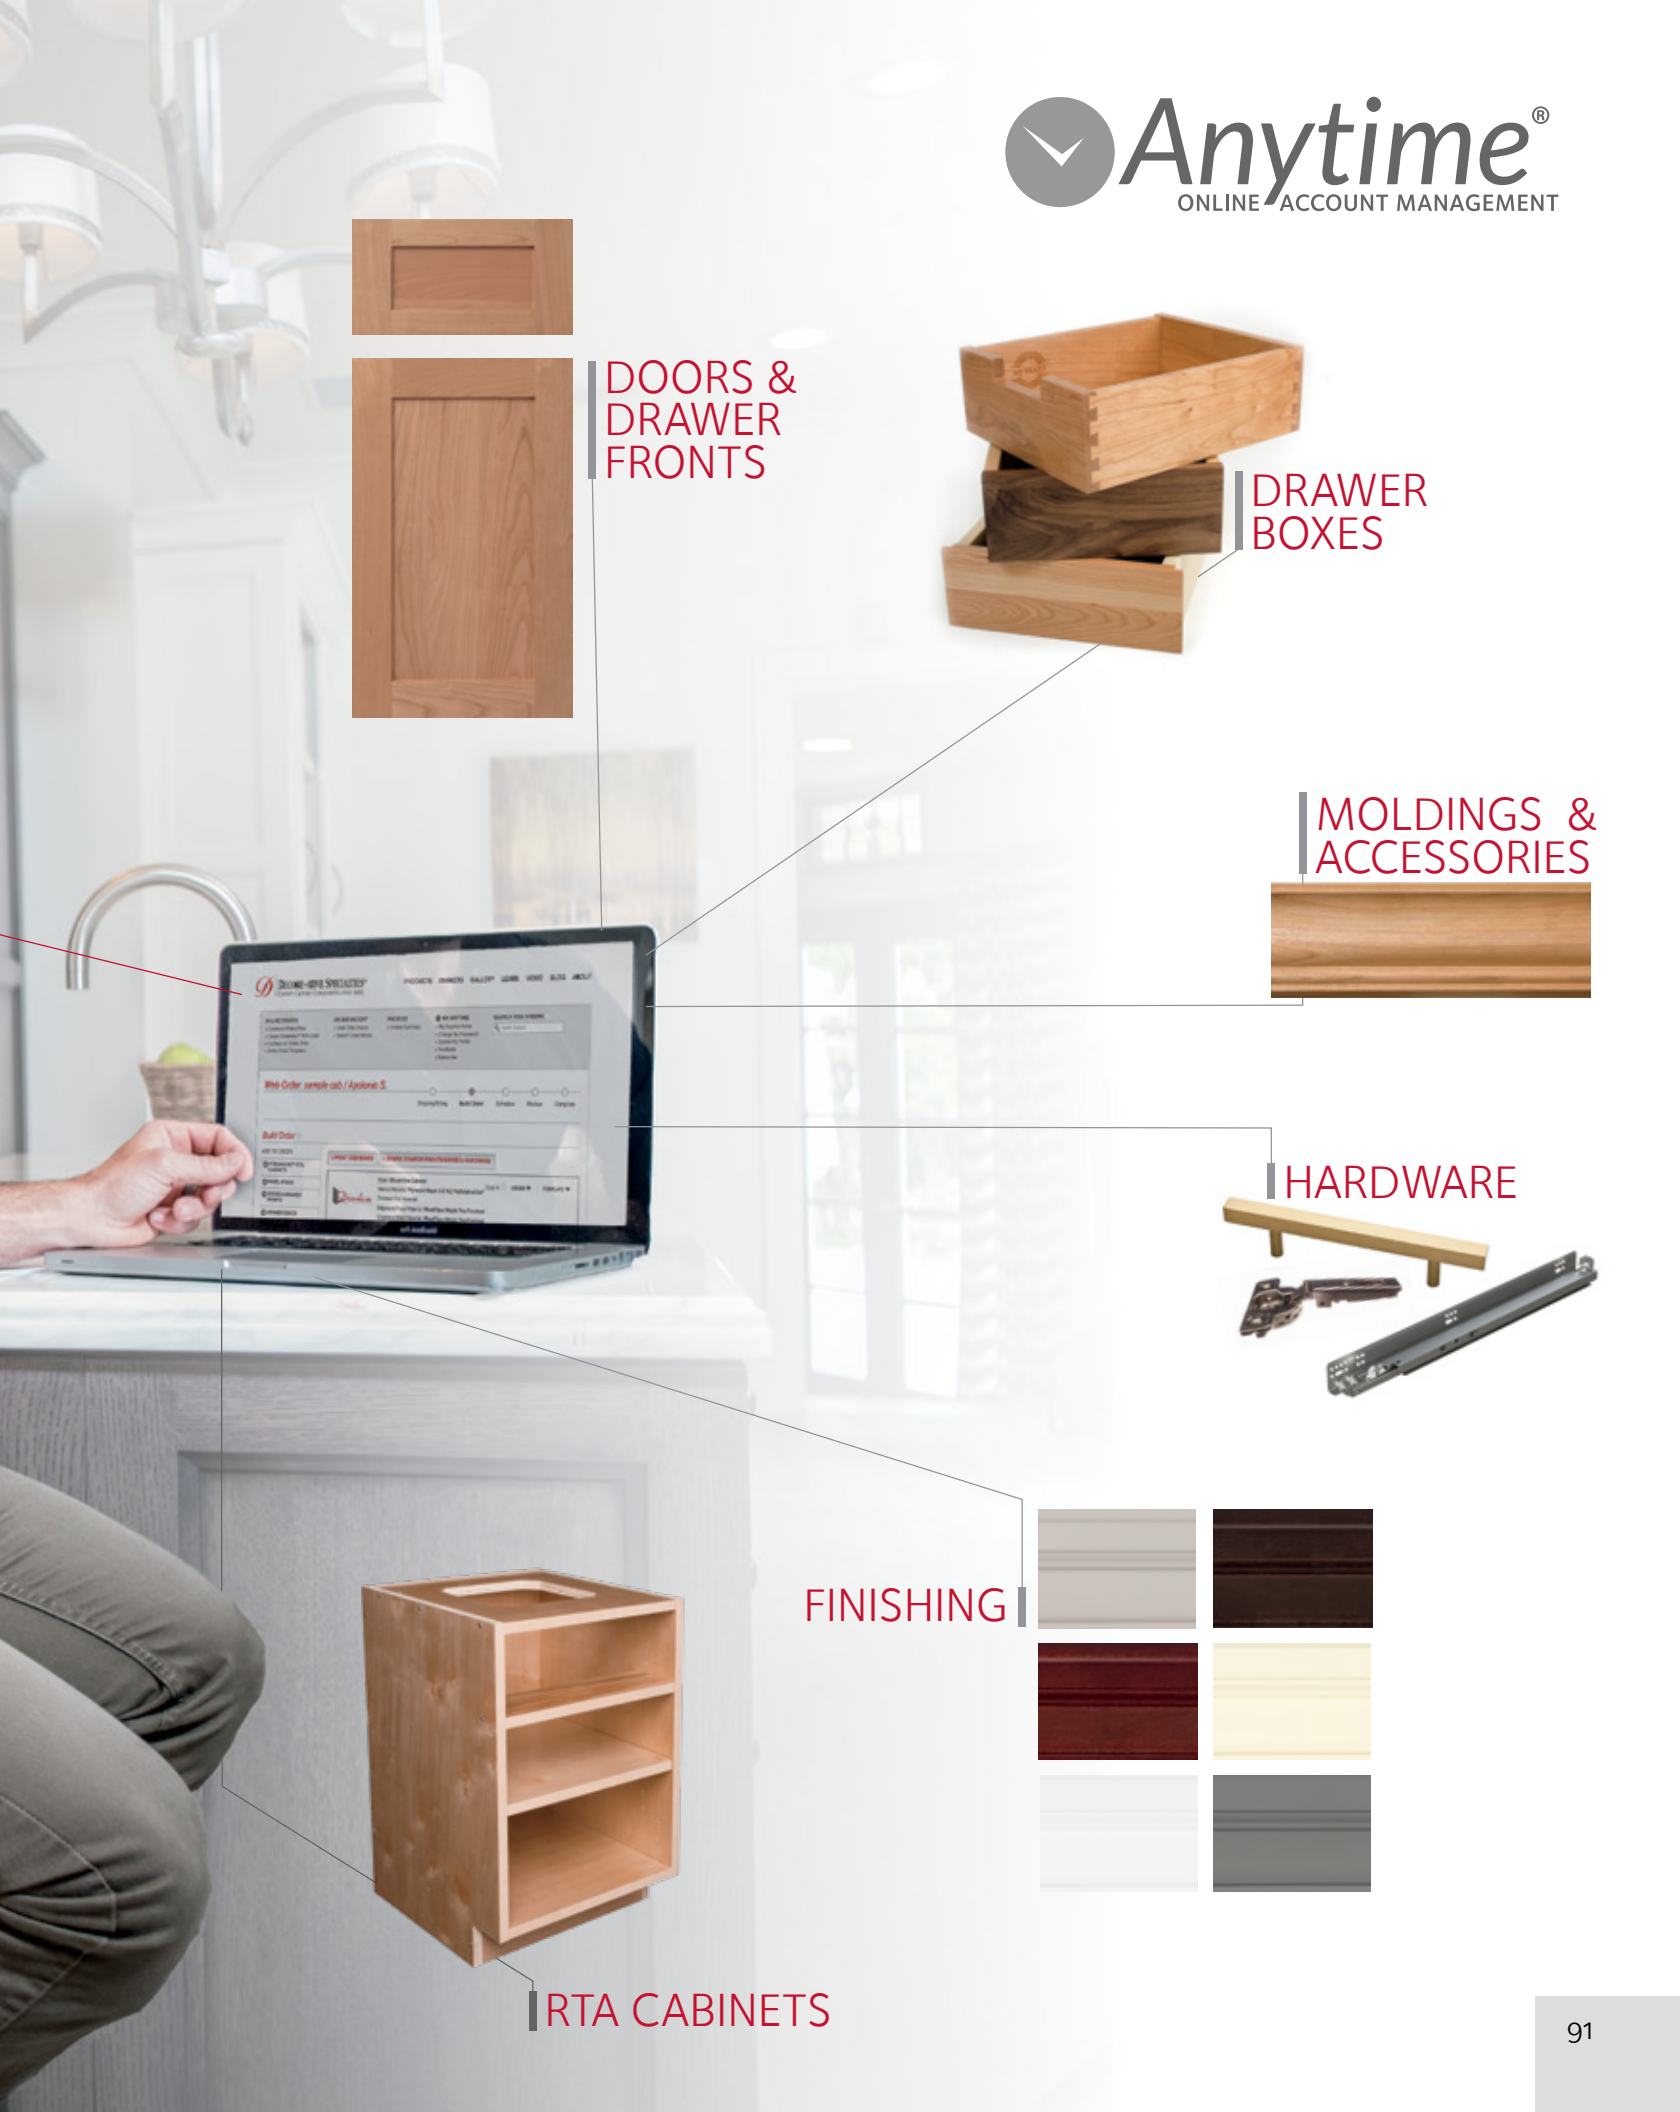

DOORS &
DRAWER
FRONTS

DRAWER
BOXES

FINISHING