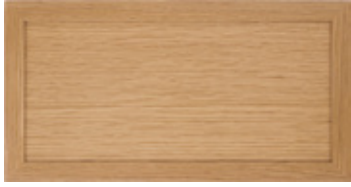

[FINISHING](#)

[HARDWARE](#)

■ MITER JOINT
New Styles

Journey 7/8" (720)
Rift White Oak

Journey 7/8" (720)
3/4" Face Detail, 2" Frame, Recessed Panel
Rift White Oak, 5-Piece Drawer Front

Newbury 7/8" (520)
3/4" Face Detail, 2" Frame, 1/2" Solid Panel
Maple Select, 5-Piece Drawer Front

Newbury 7/8" Glass (520X)
3/4" Face Detail, 2" Frame, Rubber Glass Stops
Maple Select, Solid Drawer Front

Kennedy 7/8" (721)
1" Face Detail, 2-1/4" Frame, Recessed Panel
Walnut Select, 5-Piece Drawer Front

Dylan 7/8" (521)
1" Face Detail, 2-1/4" Frame, 1/2" Solid Panel
White Oak Select, 5-Piece Drawer Front

Dylan 7/8" Glass (521X)
1" Face Detail, 2-1/4" Frame, Rubber Glass Stops
White Oak Select, Solid Drawer Front